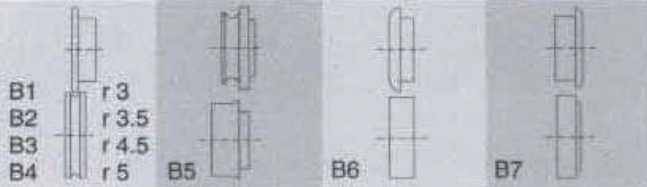

Manual & Motorised

Standard / Standard / Estandar / Standart

Special / Spezial / Especial / Özel

- Stable cast iron body
- Support plate is steel and adjustable
- Dust protection construction
- Adjustable bottom roll over entire length
- Easy to transport
- Suitable to operate at work site and workshop

MODEL	CAPACITY (MM)	ROLL DIA (MM)	THROAT DEPTH (MM)	MOTOR (KW)	STAND	WEIGHT (KG)
BK	1.25	63	250	N/A	NO	50
MK	1.25	63	250	0.75	YES	125