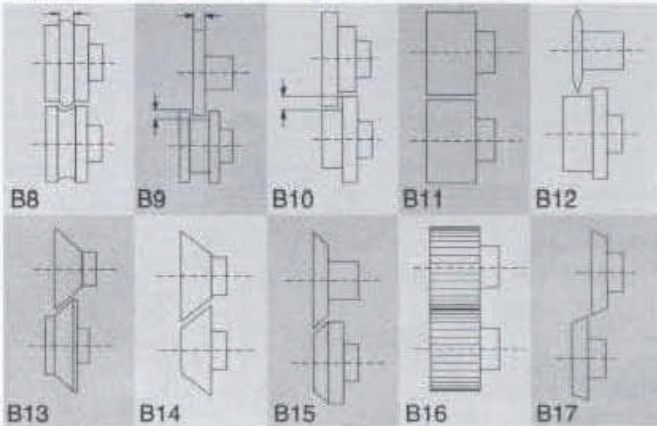

Manual & Motorised

BK

MK

Standard / Standard / Estandar / Standart

Special / Spezial / Especial / Özel

- Stable cast iron body
- Support plate is steel and adjustable
- Dust protection construction
- Adjustable bottom roll over entire length
- Easy to transport
- Suitable to operate at work site and workshop

MODEL	CAPACITY (MM)	ROLL DIA (MM)	THROAT DEPTH (MM)	MOTOR (KW)	STAND	WEIGHT (KG)
BK	1.25	63	250	N/A	NO	50
MK	1.25	63	250	0.75	YES	125