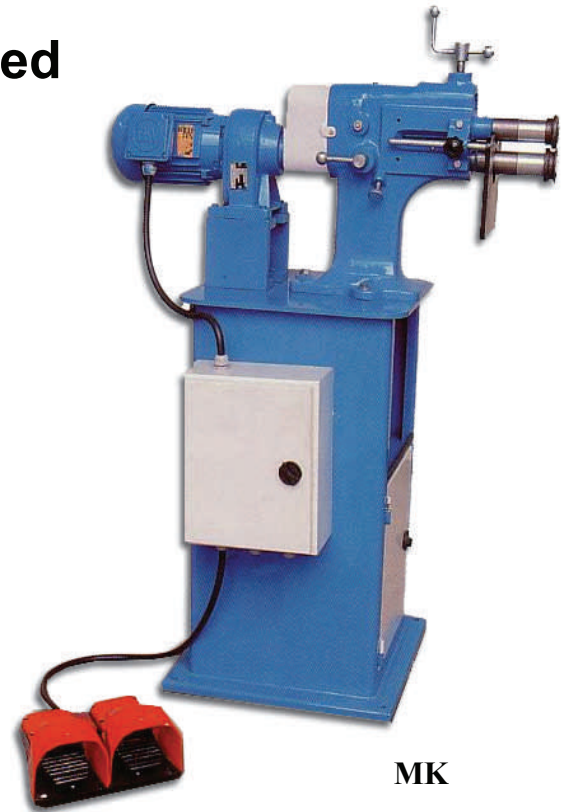

Manual & Motorised

BK

MK

Standard / Standard / Estandar / Standart

Special / Spezial / Especial / Özel

- Stable cast iron body
- Support plate is steel and adjustable
- Dust protection construction
- Adjustable bottom roll over entire length
- Easy to transport
- Suitable to operate at work site and workshop

MODEL	CAPACITY (MM)	ROLL DIA (MM)	THROAT DEPTH (MM)	MOTOR (KW)	STAND	WEIGHT (KG)
BK	1.25	63	250	N/A	NO	50
MK	1.25	63	250	0.75	YES	125